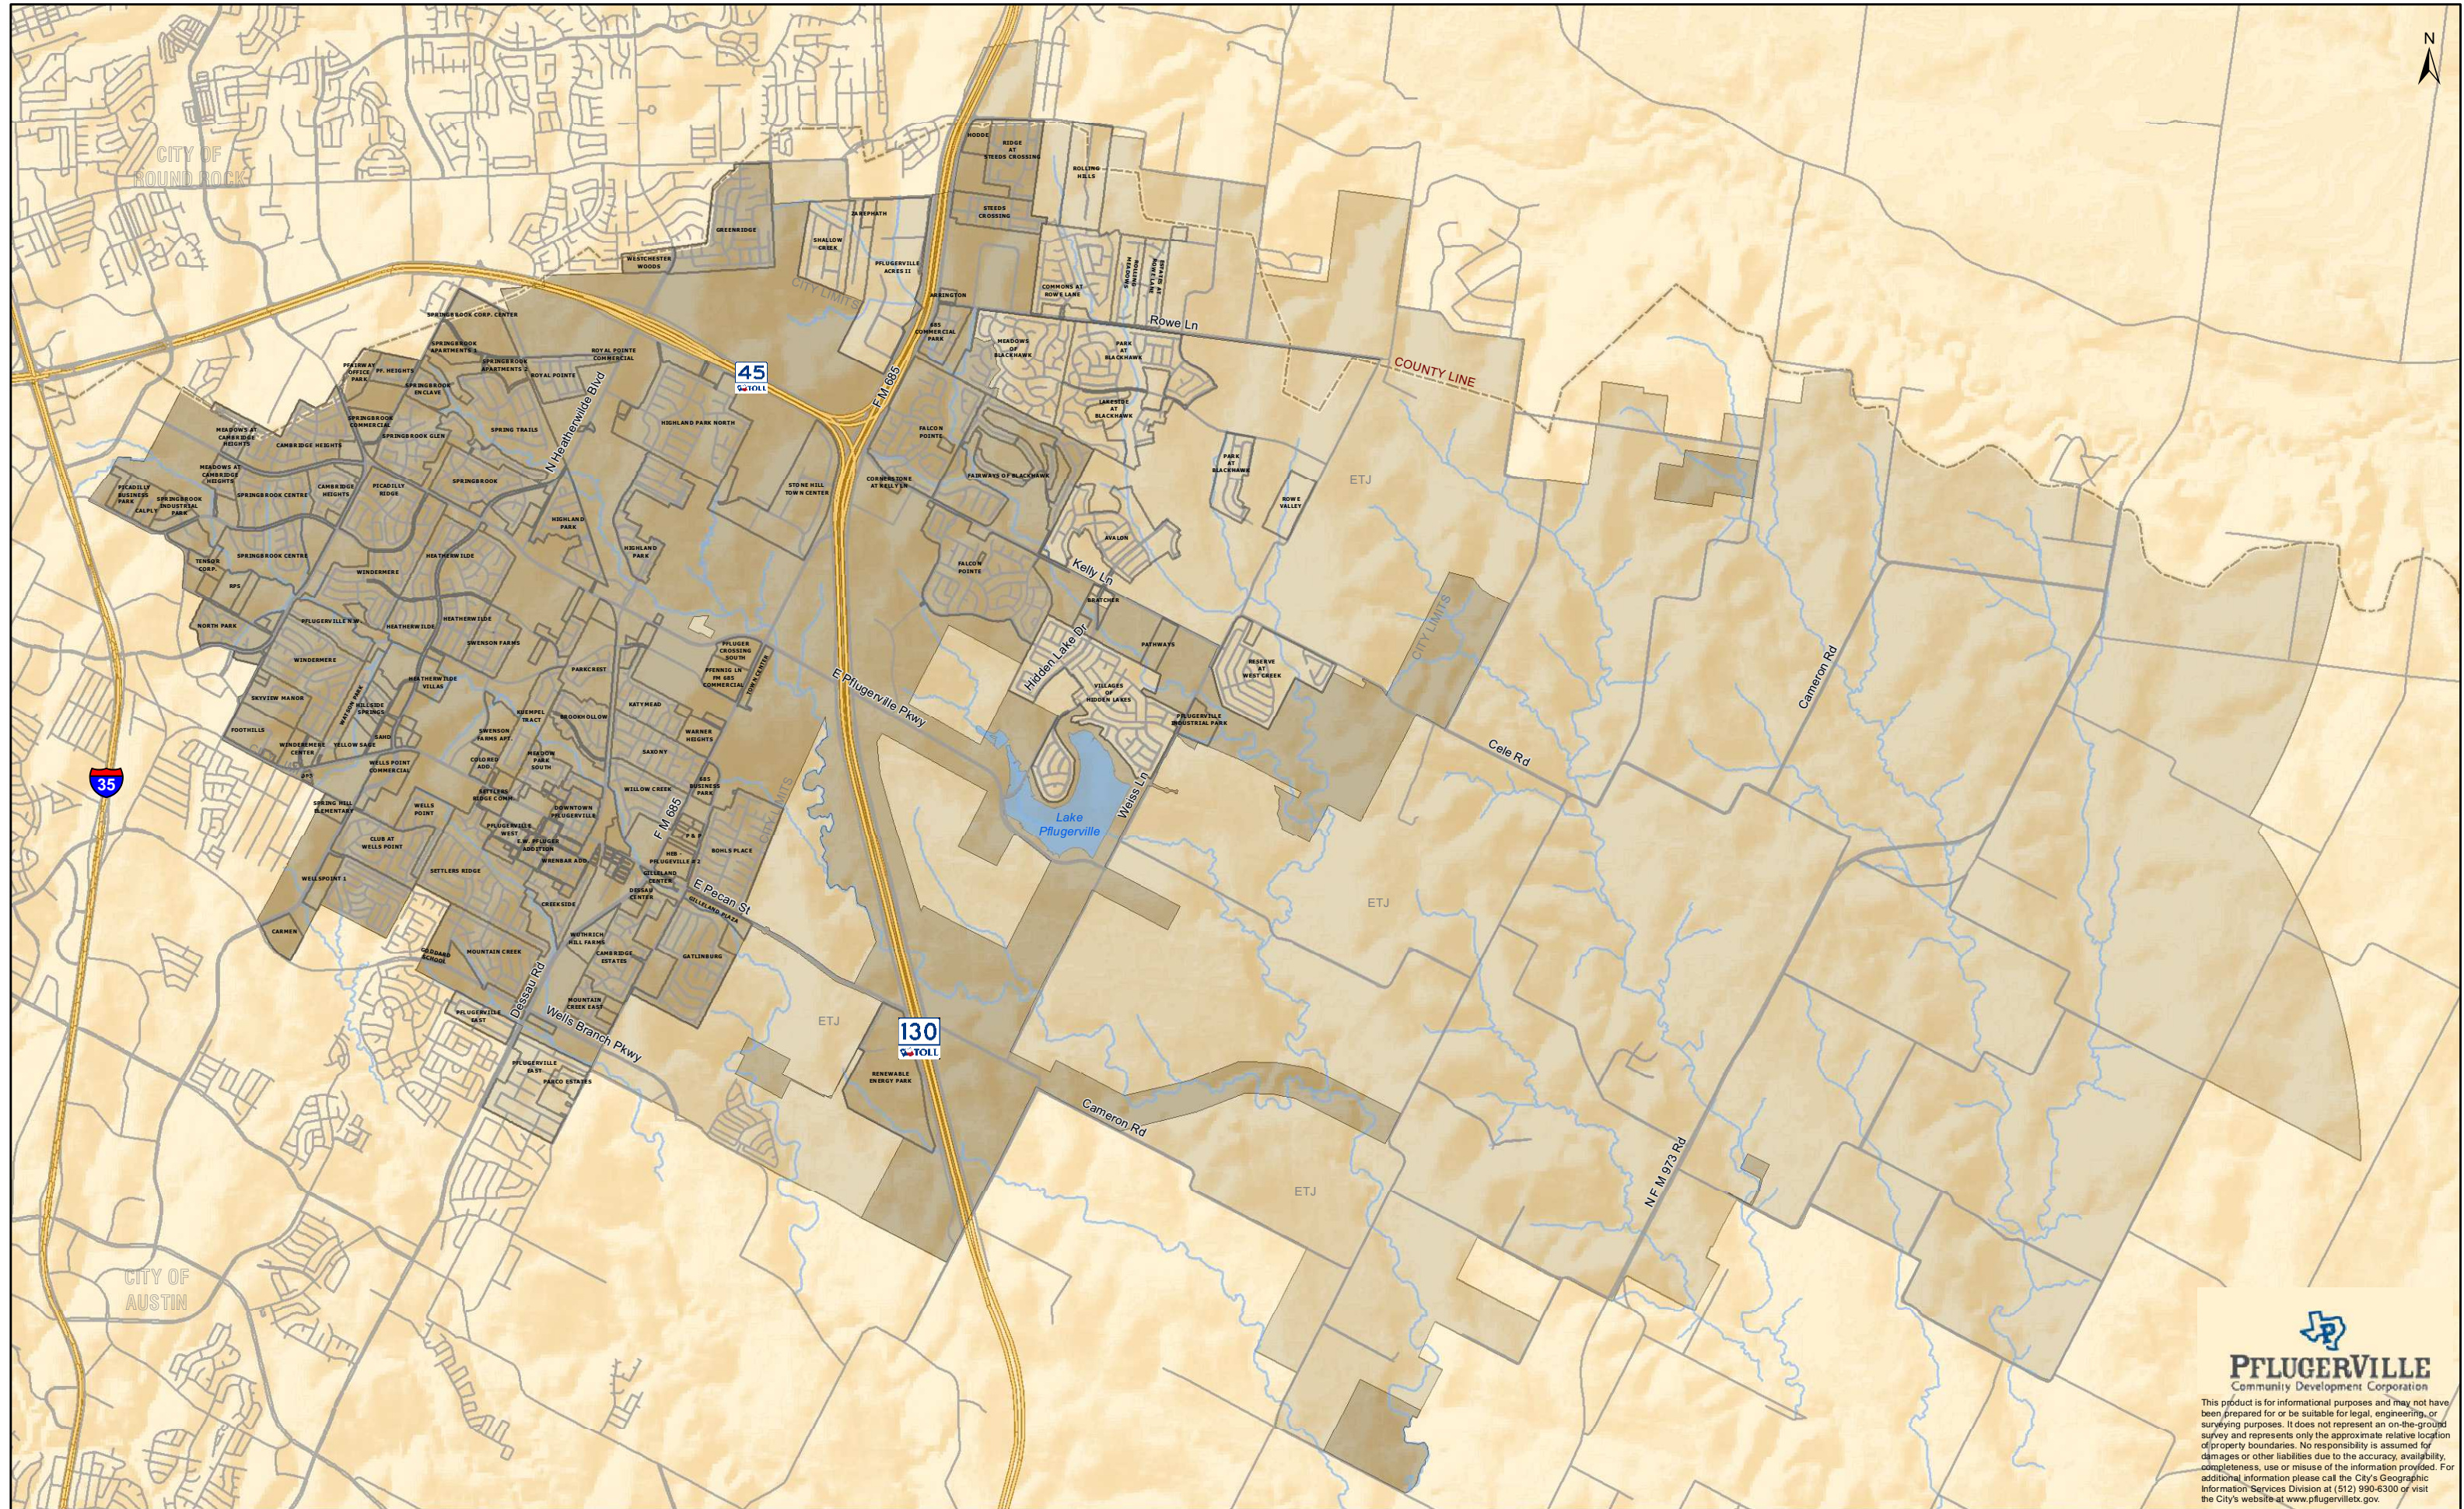

PFLUGERVILLE SUBDIVISIONS